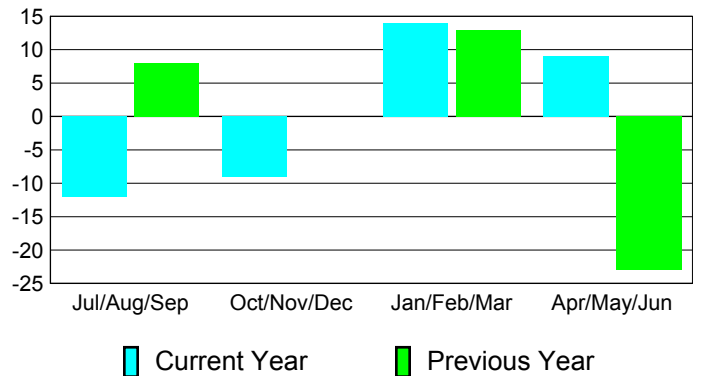

Gender Comparison 2010-2011

Jul/Aug/Sep

Oct/Nov/Dec

Jan/Feb/Mar

Apr/May/Jun

Male

Female