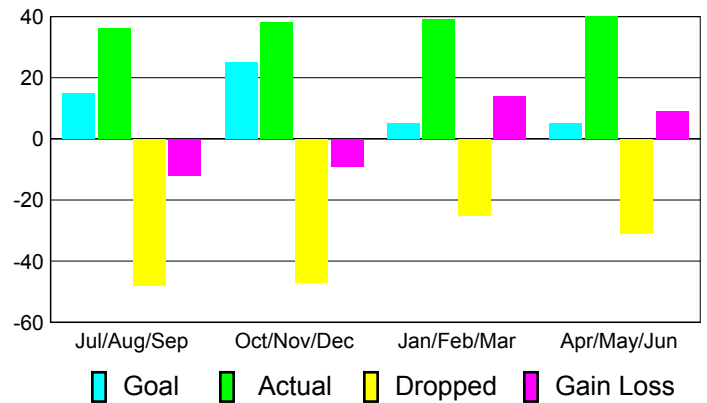

### YTD Status Quo Clubs 2010-2011

Status Quo Clubs Compared to Status Quo Members

## MEMBERSHIP

**Membership Results**  
2010-2011

**Membership**  
2009-2010

Month	Net Memb Goal	Actual New Memb	Actual Dropped Memb	Gain/Loss of Memb	Gain/Loss of Memb
Jul/Aug/Sep	15	36	-48	-12	8
Oct/Nov/Dec	25	38	-47	-9	0
Jan/Feb/Mar	5	39	-25	14	13
Apr/May/Jun	5	40	-31	9	-23
<b>Totals</b>	<b>50</b>	<b>153</b>	<b>-151</b>	<b>2</b>	<b>-2</b>

### Membership Results 2010-2011

Goal, New, Dropped, Gain/Loss

### Comparison of Membership Gain/Loss

Current Year Compared to the Previous Year